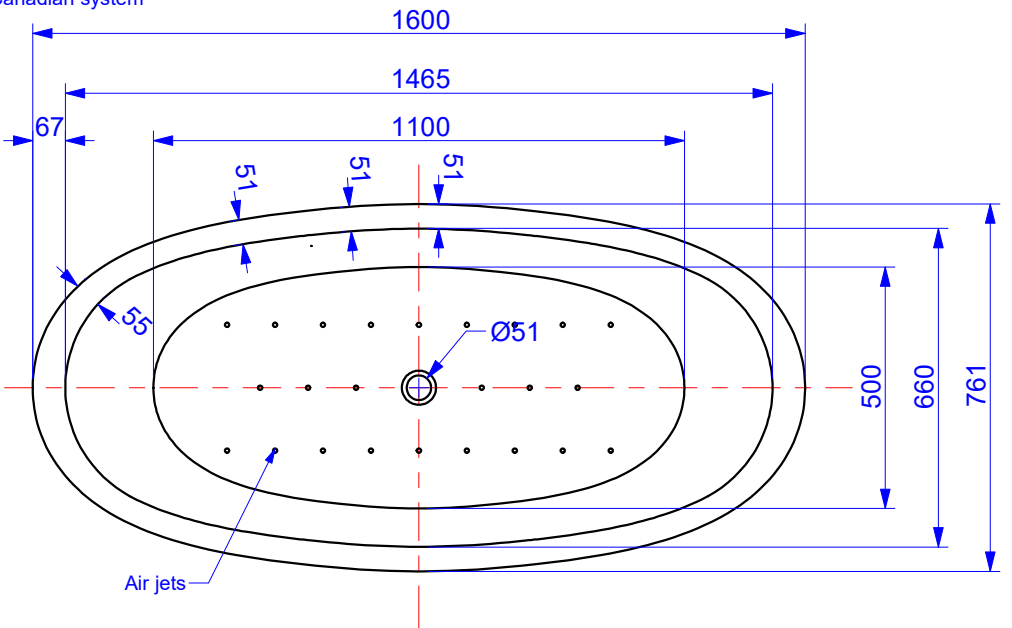

Blower with standard electrical cord/
 220V CE/TUV certified European/International or
 110V/10A cUL certified USA/Canadian system

DRAWN YURI TYMOCHKO	2017-07-03	aquatica PLUMBING		
CHECKED				
QA		TITLE Purescape 174A Relax		
APPROVED				
		SIZE C	DWG NO	REV
		SCALE		SHEET 1 OF 1